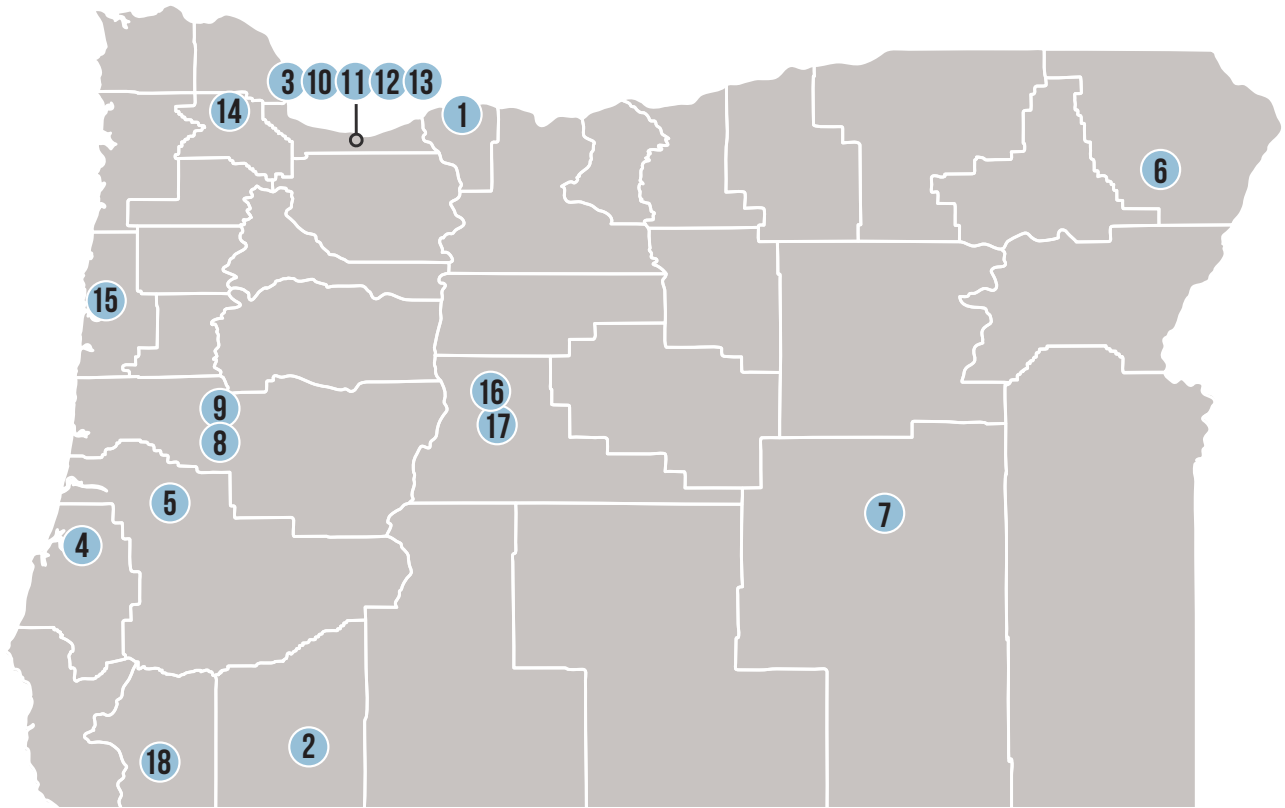

The Studio to School projects are located throughout Oregon

1. Arts in Education of the Gorge/Hood River Middle School
2. Ashland Arts Center/Ashland Middle School
3. Caldera/Peninsula School
4. Coos Art Museum/Sunset Middle School
5. Ethos, Inc./Elkton Charter School
6. Fishtrap, Inc./Joseph Charter School
7. Harney County ESD/Harney County Arts in Education Foundation
8. John G. Shedd Institute for the Arts/Agnes Stewart Middle School
9. Lane Arts Council/Oaklea Middle School
10. Open Signal/Open School
11. Oregon Symphony Association/Gilbert Heights Elementary and Alice Ott Middle School
12. Pacific Crest Sinfonietta/King School (first three years only) Vernon School
13. Portland Children's Museum/Woodlawn School
14. Regional Arts and Culture Council (RACC)/Evergreen Middle School and Eastwood and Quatama Elementary Schools
15. Siletz Bay Music Festival/Oceanlake and Taft Elementary Schools and Taft High School (7-12)
16. Sisters Folk Festival/Sisters Elementary and Middle Schools
17. Sunriver Music Festival/La Pine Middle School
18. Three Rivers School District/Illinois River Valley Community Development Organization and RiverStars Performing Arts